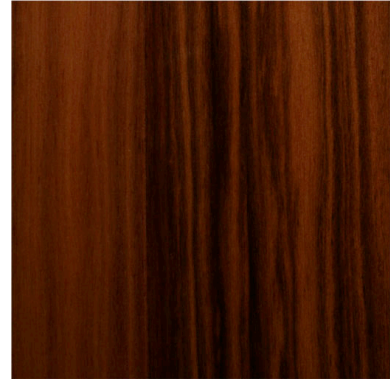

Specie Technical Specifications

- *Description:* Curupay is found in the forests of Bolivia and Paraguay. Also known as Curupau, Curupay or Patagonian Rosewood is a very appealing wood that is highly compatible with any home design or color scheme. This versatility comes from the fact that Curupau's pale pink and yellow tones are sharply distinguished from its dark brown heartwood, creating a pleasing contrast that is complimented by the wood's crossed grain and creates a beautiful combination of rich browns and yellows. Curupau also has astonishing durability with a Janka hardness rating of 3,840, making it particularly resilient against wear and tear and impacts. Curupau will darken upon prolonged exposure to light.
- *Other Names:* Anadenanthera colubrina, Curupay, Patagonian Rosewood, Curupau, Kurupay, Angico Preto

Scientific Properties and Technical Specifications

- *Janka Hardness:* 3,840 pounds
- *Strength (MOR):* 23,780 psi
- *Stiffness (MOE):* 2,730 1000 psi
- *Density (KG/m3):* 1,020
- *Color:* Pale brown heartwood, changing to reddish-brown with black streaks upon exposure. Sapwood is yellowish brown or light pink.
- *Photosensitivity:* Curupau will darken upon prolonged exposure to light.
- *Tangential Shrinkage:* 8.4 %
- *Radial Shrinkage:* 4.8 %
- *Family:* Leguminosae
- *Tree Characteristics:* The Curupay tree can reach a height of 80 feet. The diameter of its trunk is typically 2 to 3 feet.
- *Geographic Area:* Argentina, subtropical and dry forests of Paraguay and Brazil.
- *Texture:* Fine and uniform
- *Grain:* Irregular and interlocked
- *Luster:*
- *Durability Rating:* Curupau's heartwood is rated as very durable.

Available sizes:

- 21 x 145mm, 21 x 120mm and 21 (or 19) x 90mm
- Lengths 6' and longer, up to 15'